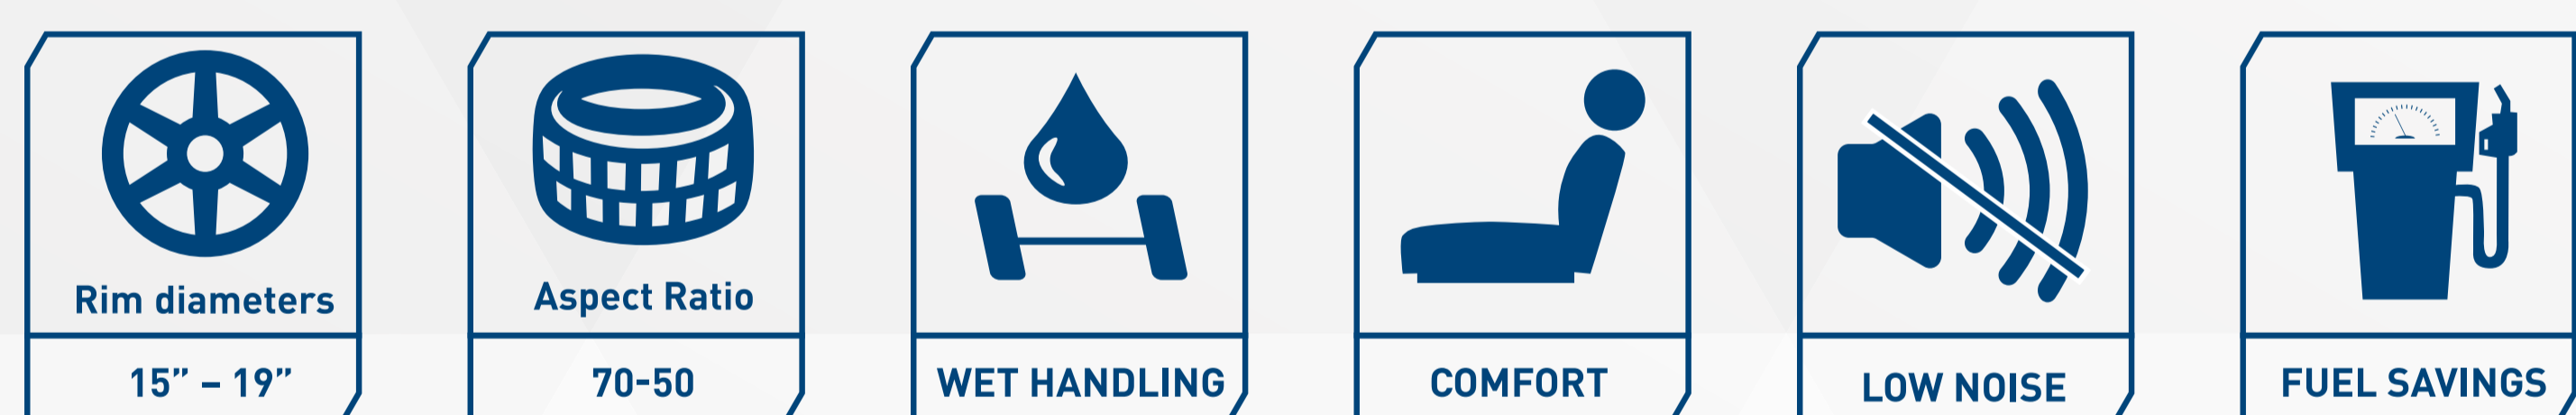

The **AdvanteX SUV** tire has been designed to meet the performance demands of today's modern SUV market.

The SUV market is the fastest growing vehicle and tire market in the world.

The new range provides optimum vehicle fitment coverage for today's modern SUVs.